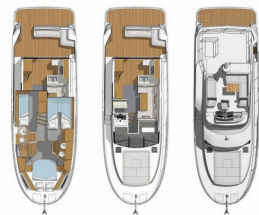

Yacht Base	Marina Kornati, Biograd, Croatia
Yacht ID	14554
Yacht Brands	Beneteau
Yacht Name	Moritz
Production Year	2023
Length	13.43 M
Cabins	3
Berths	5 + 2
WC/Shower	2

**COMFORT:** Cockpit cushions, Mosquito nets, Sun mattresses, Sundeck cushions

**DECK:** Bimini top, Boat hook, Camera, Cockpit/stern, outside shower, Electric anchor windlass, Fenders, Flybridge, Folding cockpit table, Fridge on flybridge, Gangway, Grill/Barbecue/Plancha, Jerry cans for diesel, Main anchor, Mooring ropes, Plastic bucket, Round/globular fender, Spare anchor (Reserve, Auxiliary anchor), Spotlight / Headlights, Water hose