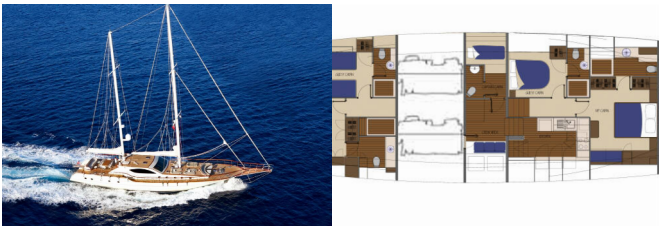

MISS B

Miss B (2010)

Pollen Maritime AS • Martin Linges Vei 25 • Fornebu • Norway

Phone: +47 41 197 474

E-mail: booking@holiday-yacht-charter.com

Web: holiday-yacht-charter.com

Yacht Base	Bodrum Harbour, Turkey
Yacht ID	14530
Yacht Brands	Custom Made
Yacht Name	Miss B
Production Year	2010
Length	29.10 M
Cabins	4 + 2
Berths	8 + 4
WC/Shower	4

DECK: Anchor with chain, Cockpit/stern, outside shower, Dinghy, Electric anchor windlass, Fenders, Hydraulic gangway, Ropes, Swimming ladder, Teak deck

ENTERTAINMENT: Satellite TV receiver, TV + DVD

GALLEY: Dishwasher, Freezer, Hot water, Kitchen utensils (Galley equipment, cutlery), Microwave, Oven, Refrigerator, Stove, Wine cooler