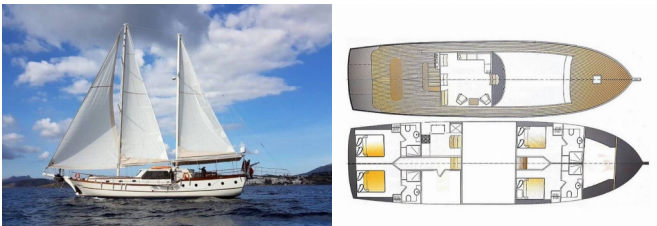

ELIFIM 11

Elifim 11 (2017)

Pollen Maritime AS • Martin Linges Vei 25 • Fornebu • Norway

Phone: +47 41 197 474

E-mail: booking@holiday-yacht-charter.com

Web: holiday-yacht-charter.com

DECK: Tender

ENTERTAINMENT: Board games, Canoe, Fishing equipment, Paddle board, Ringo, Satellite TV receiver, Snorkeling equipment, Sound System, TV, TV + DVD, Wi-Fi Internet

YACHT ELECTRICS: Generator

Yacht Base	Bodrum Harbour, Turkey
Yacht ID	14516
Yacht Brands	Custom Made
Yacht Name	Elifim 11
Production Year	2017
Length	22.00 M
Cabins	4 + 1
Berths	8 + 3
WC/Shower	4

PRICE AND AVAILABILITY