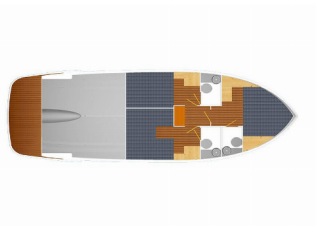

Web: [holiday-yacht-charter.com](http://holiday-yacht-charter.com)

Yacht Base	Marina Punat, Krk, Croatia
Yacht ID	14483
Yacht Brands	Cobra Yachts
Yacht Name	Nanda
Production Year	2020
Length	11.40 M
Cabins	3
Berths	6
WC/Shower	3

**COMFORT:** Bed linen, Cockpit cushions, Pillows

**DECK:** Anchor Delta, Bathing platform, Bilge pump - Mechanic, Bimini top, Boat hook, Cockpit table, Cockpit/stern, outside shower, Dinghy, Electric anchor windlass, Fenders, Flybridge, Gangway, Mooring ropes, Spare anchor (Reserve, Auxiliary anchor), Swimming ladder, Water hose