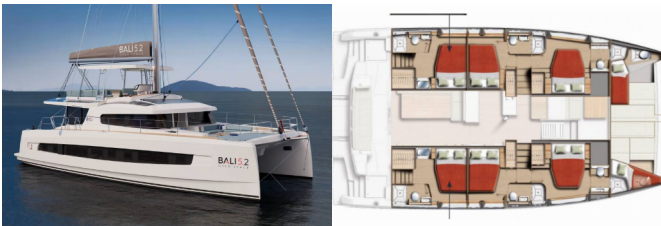

BALI 5.2

Kos 52.CAT2 (2026)

Pollen Maritime AS • Martin Linges Vei 25 • Fornebu • Norway

Phone: +47 41 197 474

E-mail: booking@holiday-yacht-charter.com

Web: holiday-yacht-charter.com

Yacht Base	Lefkas, D-Marin, Greece
Yacht ID	14475
Yacht Brands	Catana
Yacht Name	Kos 52.CAT2
Production Year	2026
Length	15.90 M
Cabins	6 + 2
Berths	12 + 2
Persons	12
WC/Shower	6 + 2

DECK: Bimini top, Outboard engine, Sprayhood

ENTERTAINMENT: Bluetooth player, Paddle board

GALLEY: NESPRESSO coffee machine

INTERIOR: Electric toilet

NAVIGATION: Autopilot, Complete navigation equipment, GPS chart plotter, GPS chart plotter - cockpit

SAFETY: Black Water Tank

SAILS: Electric main sail winch, Self tacking jib

YACHT ELECTRICS: Air Conditioning, Generator, Heating, Inverter, Solar panels, Watermaker - desalinator

PRICE AND AVAILABILITY

Bali 5.2 Kos 52.CAT2 (2026)