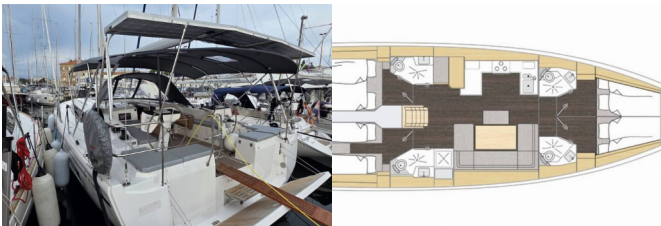

BAVARIA C46

Payetra (2025)

Pollen Maritime AS • Martin Linges Vei 25 • Fornebu • Norway

Phone: +47 41 197 474

E-mail: booking@holiday-yacht-charter.com

Web: holiday-yacht-charter.com

Yacht Base	Marina Zadar (ex. Tankerkomerc), Croatia
Yacht ID	14421
Yacht Brands	Bavaria
Yacht Name	Payetra
Production Year	2025
Length	14.50 M
Cabins	4
Berths	8 + 1
WC/Shower	4

COMFORT: Bed linen, Cockpit cushions, Sunshades

DECK: Anchor with chain, Bathing platform, Bilge pump - Mechanic, Bimini top, Bosun's chair (Safe seat) (boatswain's chair), Cockpit grill, Cockpit table, Cockpit/stern, outside shower, Dinghy, Electric anchor windlass, Fenders, Gangway, Main anchor, Mooring ropes, Spare anchor (Reserve, Auxiliary anchor), Sprayhood, Swimming ladder, Water hose