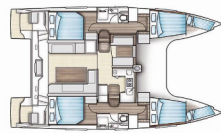

Yacht Base	Tribunj D-Marin, Croatia
Yacht ID	14408
Yacht Brands	Bavaria
Yacht Name	Whale Symphony
Production Year	2018
Length	11.99 M
Cabins	4 + 2
Berths	8 + 2
WC/Shower	2

COMFORT: Bed linen, Cockpit cushions

DECK: Anchor line, Anchor swivel, Bathing platform, Bimini top, Black ball, Black conus, Boat hook, Bosun's chair (Safe seat) (boatswain's chair), Canister for water, Chairs, Cockpit full tent, Cockpit table, Cockpit/stern, outside shower, Davit, Dinghy, Dinghy (byboat) pump, Electric anchor windlass, Fenders, Gangway, Hawser, Impeller, V-belt, oilfilter, Jerry cans for diesel, Main anchor, Mooring ropes, Plastic bucket, Remote control for anchor winch with chain counter at helm, Repair box for dinghy, Round/globular fender, Spare anchor (Reserve, Auxiliary anchor), Spotlight / Headlights, Spring line, Water hose

ENTERTAINMENT: Outdoor speakers, Radio, Wi-Fi Internet

GALLEY: Hot water, Kitchen utensils (Galley equipment, cutlery), Refrigerator

INTERIOR: Barometer, Clock, Electric fans in cabins, Electric toilet, Inside shower

NAVIGATION: 3 blade folding propeller, AIS, Autopilot, Binoculars with integrated compass, GPS chart plotter - cockpit, Harbour guides, Logge/Lot/Speed/Wind, Navigation (Nautical) charts and nautical guide, Navigation set, Radar, Radar reflector

SAFETY: Distress flare box, Fire extinguisher, First aid kit, Flashlight, Fog horn, Life belts (Safety harness), Life buoy + Flashing light, Liferaft, Self inflating life vest, Set of tools, VHF radio, Wire (shroud) cutter

SAILS: Electric winch, Gennaker-device, Lazy bag, Lazy jacks

YACHT ELECTRICS: Battery charger, Heating, Inverter, Shore connection 220 V, Solar panels