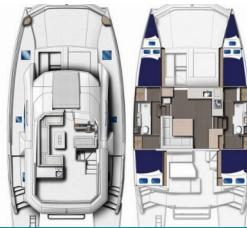

LEOPARD 434 PC

Aquaholic (2018)

Pollen Maritime AS • Martin Linges Vei 25 • Fornebu • Norway

Phone: +47 41 197 474

E-mail: booking@holiday-yacht-charter.com

Web: holiday-yacht-charter.com

Yacht Base	Corfu, Gouvia Marina, Greece
Yacht ID	14402
Yacht Brands	Leopard
Yacht Name	Aquaholic
Production Year	2018
Length	13.00 M
Cabins	4
Berths	8
Persons	8
WC/Shower	2