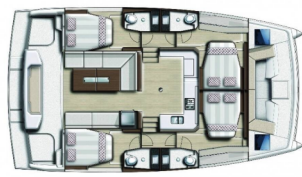

Web: [holiday-yacht-charter.com](http://holiday-yacht-charter.com)

Yacht Base	BVI, Hodge's Creek Marina, British Virgin Islands
Yacht ID	14378
Yacht Brands	Catana
Yacht Name	Pinnacle Cat
Production Year	2022
Length	12.31 M
Cabins	4
Berths	8 + 2
Persons	10
WC/Shower	4

**COMFORT:** Cockpit cushions, Deck cushions, Forward cockpit cushions, Helmsman seat cushions

**DECK:** Bimini top, Cockpit/stern, outside shower, Davit, Electric anchor windlass, Grill/Barbecue/Plancha, Seats for aft bench, Swimming ladder