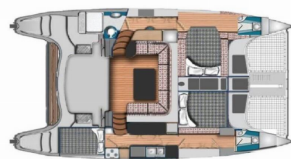

DECK: Bimini top, Cockpit/stern, outside shower, Dinghy, Grill/Barbecue/Plancha

ENTERTAINMENT: Radio, TV + DVD

GALLEY: Freezer, Microwave, Refrigerator

INTERIOR: Convertible table, Convertible table in salon, Electric fans in cabins

NAVIGATION: Autopilot, Depthsounder, GPS chart plotter, Speedometer (Speed log)

SAFETY: VHF radio

SAILS: Lazy bag, Lazy jacks

YACHT ELECTRICS: Inverter

Yacht Base Whitsundays, Airlie Beach, Coral Sea Marina, Australia And Oceania

Yacht ID 14346

Yacht Brands Seawind Catamarans

Yacht Name SAILABOUT

Production Year 2018

Length 11.60 M

Cabins 3

Berths 6 + 2

Persons 8

WC/Shower 3