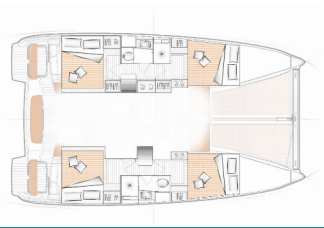

EXCESS 11

White Ivy (2024)

Pollen Maritime AS • Martin Linges Vei 25 • Fornebu • Norway

Phone: +47 41 197 474

E-mail: booking@holiday-yacht-charter.com

Web: holiday-yacht-charter.com

| | |
|-----------------|---|
| Yacht Base | Trogir, Marina Trogir (ex.SCT), Croatia |
| Yacht ID | 14292 |
| Yacht Brands | Excess |
| Yacht Name | White Ivy |
| Production Year | 2024 |
| Length | 11.42 M |
| Cabins | 4 + 2 |
| Berths | 8 + 2 + 2 |
| WC/Shower | 2 |