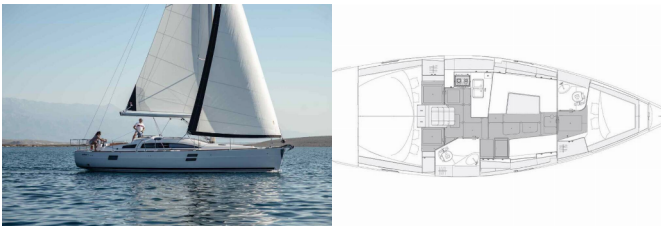

ELAN IMPRESSION 40.1

Pixi (2023)

Pollen Maritime AS • Martin Linges Vei 25 • Fornebu • Norway

Phone: +47 41 197 474

E-mail: booking@holiday-yacht-charter.com

Web: holiday-yacht-charter.com

Yacht Base	Trogir, Marina Trogir (ex.SCT), Croatia
Yacht ID	14282
Yacht Brands	Elan Marine
Yacht Name	Pixi
Production Year	2023
Length	11.99 M
Cabins	3
Berths	6 + 2
WC/Shower	2

COMFORT: Bedlinen and towels, Cockpit cushions, Sundeck cushions

DECK: Anchor with chain, Bathing platform, Bilge pump - Mechanic, Bimini top, Boat hook, Cockpit fridge, Cockpit light, Cockpit table, Cockpit/stern, outside shower, Dinghy, Electric anchor windlass, Fenders, Grill/Barbecue/Plancha, Jerry cans for diesel, Sprayhood, Swimming ladder, Teak cockpit