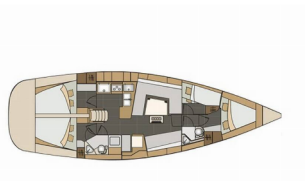

ELAN IMPRESSION 45

Midnight (2017)

Pollen Maritime AS • Martin Linges Vei 25 • Fornebu • Norway

Phone: +47 41 197 474

E-mail: booking@holiday-yacht-charter.com

Web: holiday-yacht-charter.com

Yacht Base	Trogir, Marina Trogir (ex.SCT), Croatia
Yacht ID	14275
Yacht Brands	Elan Marine
Yacht Name	Midnight
Production Year	2017
Length	13.85 M
Cabins	4
Berths	8 + 2
WC/Shower	2

COMFORT: Bedlinen and towels, Cockpit cushions

DECK: Anchor with chain, Bathing platform, Bilge pump - Mechanic, Bimini top, Boat hook, Cockpit light, Cockpit table, Cockpit/stern, outside shower, Dinghy, Electric anchor windlass, Fenders, Jerry cans for diesel, Sprayhood, Swimming ladder, Teak cockpit