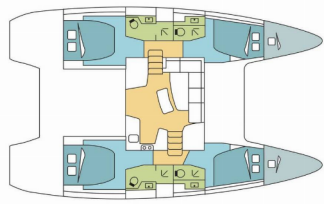

Yacht Base	Naples, Pozzuoli, Italy
Yacht ID	14038
Yacht Brands	Lagoon
Yacht Name	WHITE MOON
Production Year	2026
Length	12.80 M
Cabins	4 + 2
Berths	8 + 2 + 2
Persons	12
WC/Shower	4

**COMFORT:** Cockpit cushions

**DECK:** Bimini top, Cockpit fridge, Pulpit seat

**ENTERTAINMENT:** Fusion radio

**GALLEY:** Refrigerator

**INTERIOR:** Convertible table in salon, Curtains, Electric fans in cabins, Electric toilet, Indirect lighting in cabins and salon, Upholstery