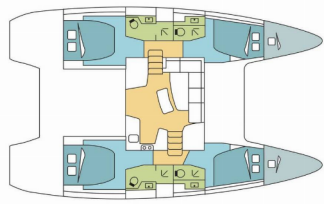

Yacht Base	Sicily, Portorosa, Italy
Yacht ID	14033
Yacht Brands	Lagoon
Yacht Name	ELENA
Production Year	2025
Length	12.80 M
Cabins	4 + 2
Berths	8 + 2 + 2
Persons	12
WC/Shower	4

**DECK:** Anchor with chain, Bimini top, Dinghy, Outboard engine, Pulpit seat, Seats for aft bench