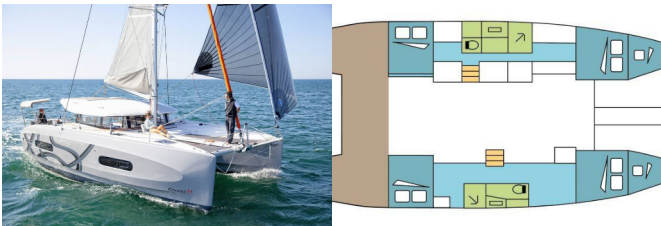

EXCESS 11

ELECTRA (2024)

Pollen Maritime AS • Martin Linges Vei 25 • Fornebu • Norway

Phone: +47 41 197 474

E-mail: booking@holiday-yacht-charter.com

Web: holiday-yacht-charter.com

DECK: Anchor, Davit, Dinghy

ENTERTAINMENT: FUSION sound system

GALLEY: Freezer, Water pump

INTERIOR: Convertible table in salon, Electric fans, Electric toilet, Upholstery

NAVIGATION: AIS, Autopilot, Compass, Depthsounder, GPS chart plotter

SAFETY: Extra water tank, VHF radio

SAILS: Lazy bag

YACHT ELECTRICS: Inverter, Lithium battery, Solar panels, Watermaker - desalinator

Yacht Base	Dubrovnik, Komolac, ACI Marina Dubrovnik, Croatia
Yacht ID	13991
Yacht Brands	Excess
Yacht Name	ELECTRA
Production Year	2024
Length	11.42 M
Cabins	4 + 2
Berths	8 + 2 + 2
Persons	12
WC/Shower	2