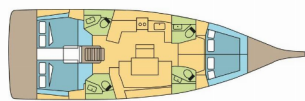

Yacht Base	Naples, Pozzuoli, Italy
Yacht ID	13962
Yacht Brands	Beneteau
Yacht Name	PEONY
Production Year	2023
Length	14.60 M
Cabins	4
Berths	8 + 2
Persons	10
WC/Shower	4

**COMFORT:** Mosquito nets

**DECK:** Bimini top, Cockpit table, Outboard engine, Sprayhood