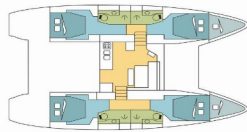

Yacht Base	Martinique, Le Marin, Caribbean
Yacht ID	13936
Yacht Brands	Lagoon
Yacht Name	POPPY
Production Year	2024
Length	13.99 M
Cabins	4 + 2
Berths	8 + 2
Persons	12
WC/Shower	4

**COMFORT:** Cockpit cushions