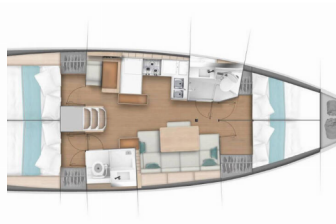

Web: [holiday-yacht-charter.com](http://holiday-yacht-charter.com)

Yacht Base	Paros, Greece
Yacht ID	13891
Yacht Brands	Jeanneau
Yacht Name	Goji Berry
Production Year	2018
Length	13.00 M
Cabins	4
Berths	8 + 2
Persons	10
WC/Shower	2

**COMFORT:** Cockpit cushions

**DECK:** Anchor, Bimini top, Cockpit/stern, outside shower, Deck brush, Dinghy, Electric anchor windlass, Fenders, Folding cockpit table, Plastic bucket, Sprayhood, Teak cockpit

**ENTERTAINMENT:** Fusion radio, Outdoor speakers, USB

**GALLEY:** Hot water, Kitchen utensils (Galley equipment, cutlery), Oven, Refrigerator, Stove

**INTERIOR:** Convertible table in salon, Inside shower