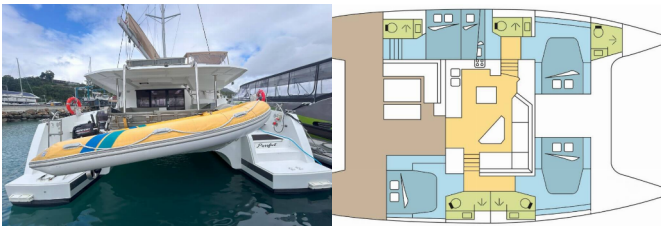

Web: [holiday-yacht-charter.com](http://holiday-yacht-charter.com)

Yacht Base	Whitsundays, Airlie Beach, Coral Sea Marina, Australia And Oceania
Yacht ID	13847
Yacht Brands	Fountaine Pajot
Yacht Name	PURRFECT_DB
Production Year	2020
Length	13.94 M
Cabins	5
Berths	10 + 2
Persons	12
WC/Shower	5

**COMFORT:** Cockpit cushions

**DECK:** Bimini top, Cockpit fridge, Cockpit table, Cockpit/stern, outside shower, Davit, Dinghy, Electric anchor windlass, Swimming ladder

**ENTERTAINMENT:** Fusion radio