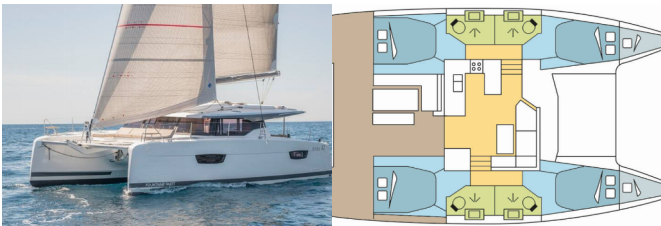

FONTAINE PAJOT ASTREA 42

AMELY 1 (2022)

Pollen Maritime AS • Martin Linges Vei 25 • Fornebu • Norway

Phone: +47 41 197 474

E-mail: booking@holiday-yacht-charter.com

Web: holiday-yacht-charter.com

Yacht Base	Antigua, Jolly Harbour Marina, Caribbean
Yacht ID	13838
Yacht Brands	Fountaine Pajot
Yacht Name	AMELY 1
Production Year	2022
Length	12.58 M
Cabins	4 + 2
Berths	8 + 2
Persons	12
WC/Shower	4

COMFORT: Cockpit cushions

DECK: Bimini top, Cockpit fridge, Cockpit table, Cockpit/stern, outside shower, Dinghy, Electric anchor windlass, Grill/Barbecue/Plancha, Swimming ladder

ENTERTAINMENT: Fusion radio, Outdoor speakers, Radio

SAFETY: VHF radio

SAILS: Electric winch, Lazy bag, Lazy jacks, Self tailing (manual) winch

YACHT ELECTRICS: 12V Socket, Converter 220V/12V, Inverter, Shore power cable, Solar panels, Watermaker - desalinator, WC pump