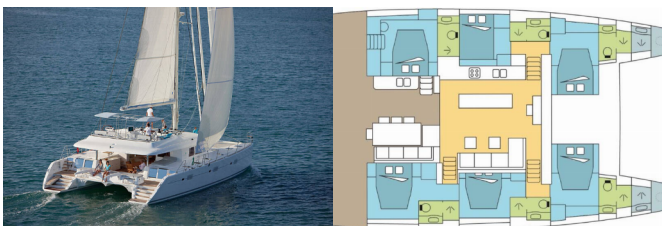

Yacht Base	Polynesia, Raiatea, French Polynesia
Yacht ID	13832
Yacht Brands	Lagoon
Yacht Name	DREAM MAUPITI
Production Year	2021
Length	18.90 M
Cabins	6 + 2
Berths	12 + 2
Persons	12
WC/Shower	6 + 2

**COMFORT:** Cockpit cushions

**DECK:** Bimini top, Cockpit fridge, Cockpit table, Cockpit/stern, outside shower, Davit, Dinghy, Electric anchor windlass, Outboard engine, Swimming ladder

**ENTERTAINMENT:** MP3 Jack-Ipod, Outdoor speakers, Radio