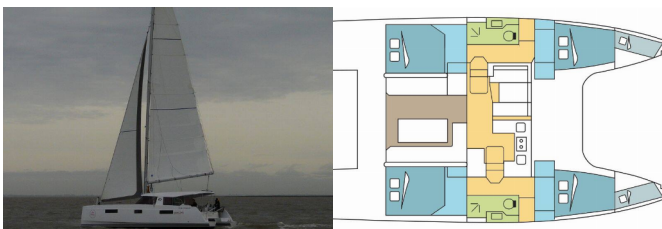

Web: [holiday-yacht-charter.com](http://holiday-yacht-charter.com)

<b>Yacht Base</b>	Grenada, Port Louis Marina, Caribbean
<b>Yacht ID</b>	13802
<b>Yacht Brands</b>	Nautitech
<b>Yacht Name</b>	NAELLEWENN II
<b>Production Year</b>	2020
<b>Length</b>	11.98 M
<b>Cabins</b>	4 + 2
<b>Berths</b>	8 + 2 + 2
<b>Persons</b>	12
<b>WC/Shower</b>	2

**INTERIOR:** Convertible table in salon, Electric fans in cabins

**NAVIGATION:** Autopilot, Depthsounder, Speedometer (Speed log)

**SAFETY:** VHF radio

**SAILS:** Electric winch, Lazy bag, Lazy jacks, Self tailing (manual) winch