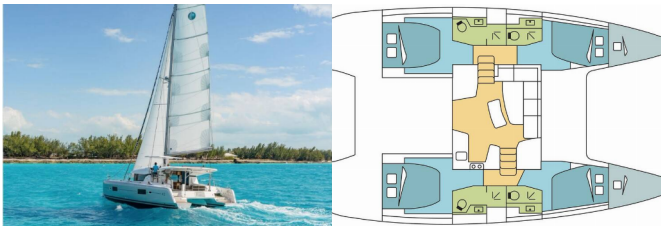

<b>Yacht Base</b>	Dubrovnik, Komolac, ACI Marina Dubrovnik, Croatia
<b>Yacht ID</b>	13754
<b>Yacht Brands</b>	Lagoon
<b>Yacht Name</b>	JADE
<b>Production Year</b>	2020
<b>Length</b>	12.80 M
<b>Cabins</b>	4 + 2
<b>Berths</b>	8 + 2 + 2
<b>Persons</b>	12
<b>WC/Shower</b>	4

**COMFORT:** Cockpit cushions

**DECK:** Bimini top, Cockpit fridge, Cockpit table, Cockpit/stern, outside shower, Davit, Dinghy, Electric anchor windlass, Swimming ladder

**ENTERTAINMENT:** Fusion radio, Outdoor speakers