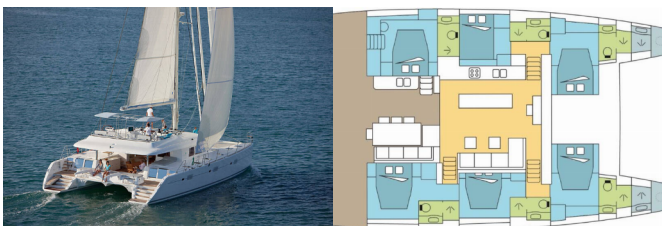

LAGOON 620

DREAM RAIATEA (2016)

Pollen Maritime AS • Martin Linges Vei 25 • Fornebu • Norway

Phone: +47 41 197 474

E-mail: booking@holiday-yacht-charter.com

Web: holiday-yacht-charter.com

Yacht Base	Polynesia, Raiatea, French Polynesia
Yacht ID	13735
Yacht Brands	Lagoon
Yacht Name	DREAM RAIATEA
Production Year	2016
Length	18.90 M
Cabins	6 + 2
Berths	12 + 2
Persons	12
WC/Shower	6 + 2

COMFORT: Cockpit cushions

DECK: Bimini top, Cockpit fridge, Cockpit table, Cockpit/stern, outside shower, Davit, Dinghy, Electric anchor windlass, Outboard engine, Swimming ladder

ENTERTAINMENT: MP3 Jack-Ipod, Outdoor speakers, Radio