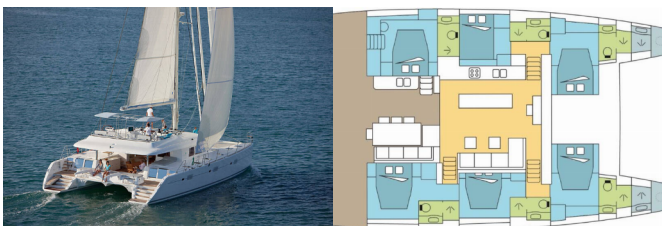

LAGOON 620

DREAM PATASH (2016)

Pollen Maritime AS • Martin Linges Vei 25 • Fornebu • Norway

Phone: +47 41 197 474

E-mail: booking@holiday-yacht-charter.com

Web: holiday-yacht-charter.com

Yacht Base	Polynesia, Raiatea, French Polynesia
Yacht ID	13733
Yacht Brands	Lagoon
Yacht Name	DREAM PATASH
Production Year	2016
Length	18.90 M
Cabins	6 + 2
Berths	12 + 2
Persons	12
WC/Shower	6 + 2

COMFORT: Cockpit cushions

DECK: Bimini top, Cockpit fridge, Cockpit table, Cockpit/stern, outside shower, Davit, Dinghy, Electric anchor windlass, Outboard engine, Swimming ladder

ENTERTAINMENT: MP3 Jack-Ipod, Outdoor speakers, Radio