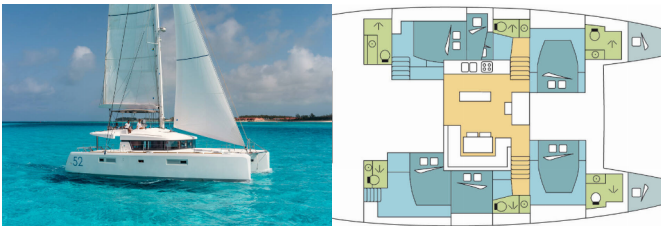

LAGOON 52 F

ADDU (2019)

Pollen Maritime AS • Martin Linges Vei 25 • Fornebu • Norway

Phone: +47 41 197 474

E-mail: booking@holiday-yacht-charter.com

Web: holiday-yacht-charter.com

Yacht Base	Polynesia, Raiatea, French Polynesia
Yacht ID	13730
Yacht Brands	Lagoon
Yacht Name	ADDU
Production Year	2019
Length	15.84 M
Cabins	6 + 2
Berths	12 + 2
Persons	14
WC/Shower	6

COMFORT: Cockpit cushions

DECK: Bimini top, Cockpit fridge, Cockpit table, Cockpit/stern, outside shower, Davit, Dinghy, Electric anchor windlass, Flybridge, Outboard engine, Swimming ladder

ENTERTAINMENT: Fusion radio, MP3 Jack-Ipod, Outdoor speakers