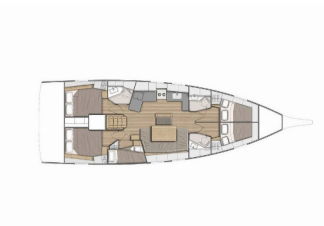

Yacht Base	Lefkas, D-Marin, Greece
Yacht ID	13701
Yacht Brands	Beneteau
Yacht Name	RHEA
Production Year	2019
Length	14.60 M
Cabins	5
Berths	10 + 2
Persons	10
WC/Shower	3

**COMFORT:** Cockpit cushions

**DECK:** Bimini top, Cockpit table, Cockpit/stern, outside shower, Dinghy, Electric anchor windlass, Outboard engine, Sprayhood, Swimming ladder

**ENTERTAINMENT:** Fusion radio, Outdoor speakers

**GALLEY:** Oven, Refrigerator, Stove

**INTERIOR:** Convertible table, Convertible table in salon, Electric fans in cabins, Electric toilet

**NAVIGATION:** Autopilot, Bow thruster, Depthsounder, GPS chart plotter - cockpit, Speedometer (Speed log), Wind instrument/Anemometer