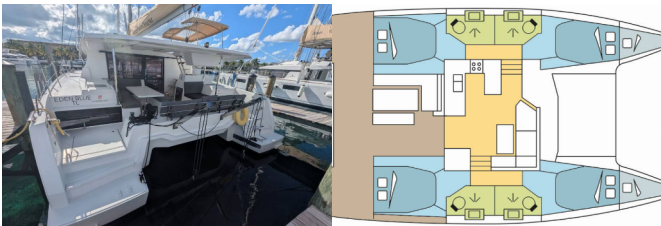

FONTAINE PAJOT ASTREA 42

EDEN BLUE (2020)

Pollen Maritime AS • Martin Linges Vei 25 • Fornebu • Norway

Phone: +47 41 197 474

E-mail: booking@holiday-yacht-charter.com

Web: holiday-yacht-charter.com

Yacht Base	Nassau, Palm Cay Marina, Bahamas
Yacht ID	13674
Yacht Brands	Fountaine Pajot
Yacht Name	EDEN BLUE
Production Year	2020
Length	12.58 M
Cabins	4 + 2
Berths	8 + 2 + 2
Persons	12
WC/Shower	4

COMFORT: Cockpit cushions

DECK: Bimini top, Cockpit fridge, Cockpit table, Cockpit/stern, outside shower, Dinghy, Electric anchor windlass, Swimming ladder

ENTERTAINMENT: Outdoor speakers, Radio, USB, Bluetooth

GALLEY: Oven, Refrigerator, Stove

INTERIOR: Convertible table, Convertible table in salon, Electric fans in cabins, Electric toilet

NAVIGATION: Autopilot, Depthsounder, GPS chart plotter, Speedometer (Speed log), Wind instrument/Anemometer