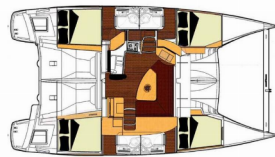

DECK: Bimini top, Cockpit/stern, outside shower, Dinghy, Electric anchor windlass, Grill/Barbecue/Plancha, Ice box in cockpit, Swimming ladder

ENTERTAINMENT: CD player, DVD player, TV

GALLEY: Freezer, Microwave, Oven, Refrigerator, Stove

INTERIOR: Electric fans in cabins

NAVIGATION: Autopilot, Compass, Depthsounder, GPS chart plotter, Radar, Speedometer (Speed log), Wind instrument/Anemometer

SAFETY: VHF radio

SAILS: Self tailing (manual) winch

YACHT ELECTRICS: Inverter, Solar panels

Yacht Base Whitsundays, Airlie Beach, Coral Sea Marina, Australia And Oceania

Yacht ID 13639

Yacht Brands Fountaine Pajot

Yacht Name DASHA WAY

Production Year 2013

Length 11.95 M

Cabins 4

Berths 8

Persons 8

WC/Shower 4