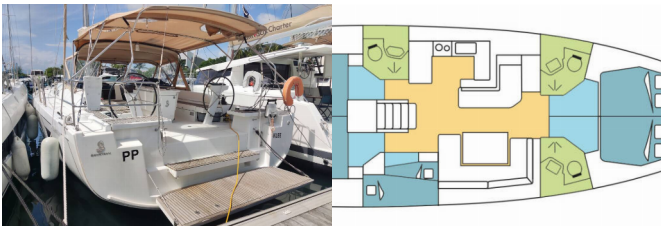

OCEANIS 51.1

KLEE (2019)

Pollen Maritime AS • Martin Linges Vei 25 • Fornebu • Norway

Phone: +47 41 197 474

E-mail: booking@holiday-yacht-charter.com

Web: holiday-yacht-charter.com

Yacht Base	Grenada, Port Louis Marina, Caribbean
Yacht ID	13630
Yacht Brands	Beneteau
Yacht Name	KLEE
Production Year	2019
Length	15.94 M
Cabins	5 + 1
Berths	10 + 2 + 1
Persons	12
WC/Shower	3

COMFORT: Cockpit cushions

DECK: Bimini top, Cockpit table, Cockpit/stern, outside shower, Dinghy, Electric anchor windlass, Outboard engine, Sprayhood, Swimming ladder

ENTERTAINMENT: Fusion radio, Outdoor speakers