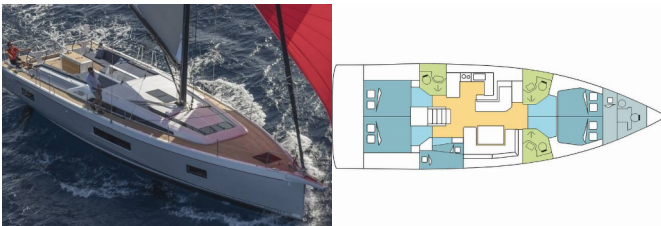

OCEANIS 51.1

MODRIAN (2019)

Pollen Maritime AS • Martin Linges Vei 25 • Fornebu • Norway

Phone: +47 41 197 474

E-mail: booking@holiday-yacht-charter.com

Web: holiday-yacht-charter.com

Yacht Base	St. Martin, Marina De L'Anse Marcel, Caribbean
Yacht ID	13605
Yacht Brands	Beneteau
Yacht Name	MODRIAN
Production Year	2019
Length	15.94 M
Cabins	5 + 1
Berths	10 + 2 + 1
Persons	12
WC/Shower	3 + 1

COMFORT: Cockpit cushions

DECK: Bimini top, Cockpit table, Cockpit/stern, outside shower, Dinghy, Electric anchor windlass, Outboard engine, Sprayhood, Swimming ladder

ENTERTAINMENT: Fusion radio, Outdoor speakers