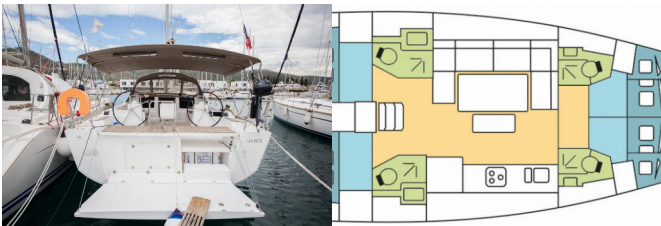

DUFOUR 460 GL

LUCRECE (2017)

Pollen Maritime AS • Martin Linges Vei 25 • Fornebu • Norway

Phone: +47 41 197 474

E-mail: booking@holiday-yacht-charter.com

Web: holiday-yacht-charter.com

Yacht Base	Šibenik, Marina Zaton, Croatia
Yacht ID	13581
Yacht Brands	Dufour
Yacht Name	LUCRECE
Production Year	2017
Length	14.15 M
Cabins	4
Berths	8 + 2
Persons	10
WC/Shower	4

COMFORT: Cockpit cushions

DECK: Bimini top, Cockpit table, Cockpit/stern, outside shower, Dinghy, Electric anchor windlass, Outboard engine, Swimming ladder

ENTERTAINMENT: Outdoor speakers, Radio CD mp3 player