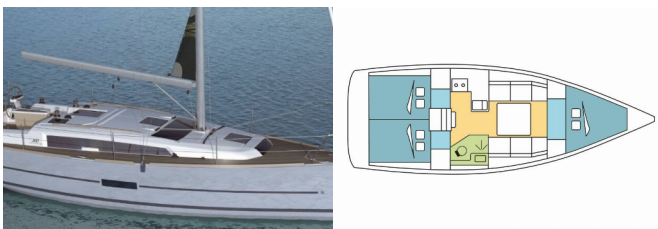

DUFOUR 360 GL

SNOWDROP (2020)

Pollen Maritime AS • Martin Linges Vei 25 • Fornebu • Norway

Phone: +47 41 197 474

E-mail: booking@holiday-yacht-charter.com

Web: holiday-yacht-charter.com

Yacht Base	Lidingö-Göshaga, Sweden
Yacht ID	13489
Yacht Brands	Dufour
Yacht Name	SNOWDROP
Production Year	2020
Length	10.73 M
Cabins	3
Berths	6 + 2
Persons	8
WC/Shower	1

COMFORT: Cockpit cushions

DECK: Anchor, Bimini top, Cockpit table, Dinghy, Electric anchor windlass, Outboard engine, Sprayhood

ENTERTAINMENT: Outdoor speakers, Radio CD mp3 player

GALLEY: Oven, Refrigerator, Stove, Wine cellar

SAFETY: VHF radio

SAILS: Lazy bag, Lazy jacks

YACHT ELECTRICS: Converter 220V/12V, Inverter