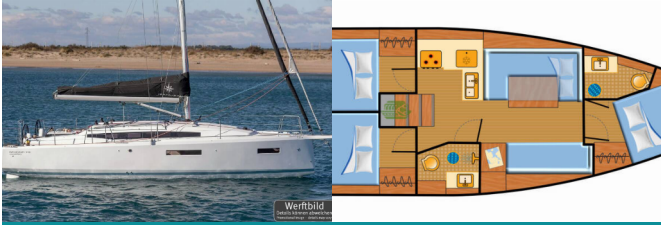

SUN ODYSSEY 380

Leo (2025)

Pollen Maritime AS • Martin Linges Vei 25 • Fornebu • Norway

Phone: [+47 41 197 474](tel:+4741197474)

E-mail: booking@holiday-yacht-charter.com

Web: holiday-yacht-charter.com

Yacht Base	Marina Kornati, Biograd, Croatia
Yacht ID	13437
Yacht Brands	Jeanneau
Yacht Name	Leo
Production Year	2025
Length	11.22 M
Cabins	3
Berths	6 + 2
Persons	8
WC/Shower	2

ADDITIONAL: Flag

COMFORT: Cockpit cushions

DECK: Anchor light, Anchor with chain, Bathing platform, Bimini top, Boat hook, Bosun's chair (Safe seat) (boatswain's chair), Cockpit table, Cockpit/stern, outside shower, Deck brush, Dinghy, Electric anchor windlass, Fenders, Gangway, Impeller, Jerry cans for diesel, Mooring ropes, Spare anchor (Reserve, Auxiliary anchor), Sprayhood, Swimming ladder, Teak cockpit

SAILS: Winch

YACHT ELECTRICS: 12V Socket, 220V socket, Bilge pump - Electric, Converter 220V/12V, Heating, Inverter, Shore power cable, Solar panels, USB sockets

PRICE AND AVAILABILITY

Sun Odyssey 380 Leo (2025)