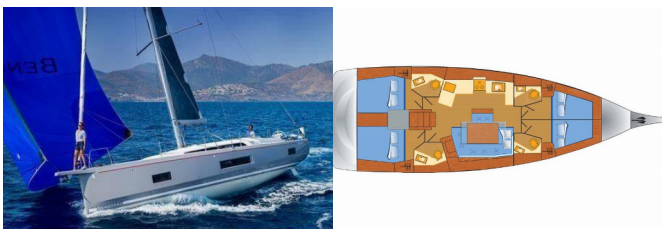

OCEANIS 46.1

Miraculix (2024)

Pollen Maritime AS • Martin Linges Vei 25 • Fornebu • Norway

Phone: +47 41 197 474

E-mail: booking@holiday-yacht-charter.com

Web: holiday-yacht-charter.com

Yacht Base	Marina Kornati, Biograd, Croatia
Yacht ID	13421
Yacht Brands	Beneteau
Yacht Name	Miraculix
Production Year	2024
Length	14.60 M
Cabins	4
Berths	8 + 2
Persons	10
WC/Shower	4

ADDITIONAL: Flag

COMFORT: Cockpit cushions

DECK: Bathing platform, Bimini top, Boat hook, Bosun's chair (Safe seat) (boatswain's chair), Cockpit table, Cockpit/stern, outside shower, Deck brush, Dinghy, Electric anchor windlass, Fenders, Gangway, Mooring ropes, Pulpit seat, Sailor's knife, Sprayhood, Swimming ladder, Teak cockpit