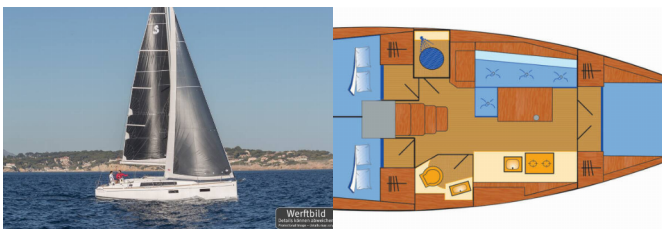

OCEANIS 38.1

Tena (2021)

Pollen Maritime AS • Martin Linges Vei 25 • Fornebu • Norway

Phone: +47 41 197 474

E-mail: booking@holiday-yacht-charter.com

Web: holiday-yacht-charter.com

Yacht Base	Marina Punat, Krk, Croatia
Yacht ID	13373
Yacht Brands	Beneteau
Yacht Name	Tena
Production Year	2021
Length	11.50 M
Cabins	3
Berths	6 + 2
WC/Shower	1

ADDITIONAL: Flag

COMFORT: Cockpit cushions

DECK: Anchor light, Bathing platform, Bimini top, Boat hook, Bosun's chair (Safe seat) (boatswain's chair), Cockpit table, Cockpit/stern, outside shower, Deck brush, Dinghy, Electric anchor windlass, Fenders, Gangway, Main anchor, Mooring ropes, Pulpit seat, Sailor's knife, Spare anchor (Reserve, Auxiliary anchor), Sprayhood, Swimming ladder, Teak cockpit

ENTERTAINMENT: Fusion radio, Indoor speakers, Mask and snorkel, Outdoor speakers, Radio, TV, Wi-Fi Internet

GALLEY: Gas cookers, Kitchen utensils (Galley equipment, cutlery), Oven, Pressurized water system, Refrigerator, Wine glasses

INTERIOR: Barometer, Clock, Electric fans in cabins, Electric toilet, Lowerable salon table, Safe, Slatted frame

NAVIGATION: AIS, Autopilot, Binoculars, Bow thruster, Compass, Echosounder/Depthsounder, GPS chart plotter - cockpit, Navigation (Nautical) charts and nautical guide, Navigation/position Lights, Radar reflector, Triangles, Windex

SAFETY: Automatic Inflatable Life Jacket, Black Water Tank, Distress signals, Emergency tiller, Fire axe, Fire extinguisher, First aid kit, Flashlight, Fog horn, Horseshoe lifebuoy, Lifelines, Liferaft, Set of tools, Torch, VHF radio, Wire (shroud) cutter

SAILS: Electric winch, Gennaker-device, Lazy jacks

YACHT ELECTRICS: 12V Socket, 220V socket, Battery charger, Bilge pump - Electric, Converter 220V/12V, Heating, Inverter, Shore connection 220 V