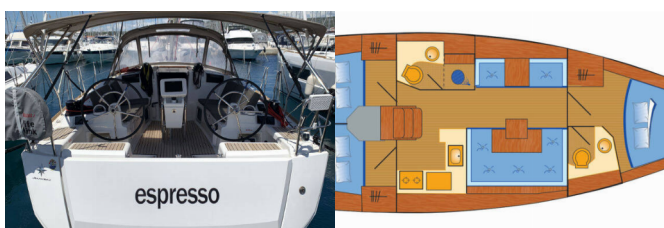

SUN ODYSSEY 419

Espresso (2019)

Pollen Maritime AS • Martin Linges Vei 25 • Fornebu • Norway

Phone: +47 41 197 474

E-mail: booking@holiday-yacht-charter.com

Web: holiday-yacht-charter.com

Yacht Base	Marina Frapa, Rogoznica, Croatia
Yacht ID	13365
Yacht Brands	Jeanneau
Yacht Name	Espresso
Production Year	2019
Length	12.76 M
Cabins	3
Berths	6 + 2
Persons	8
WC/Shower	2

COMFORT: Cockpit cushions, Pillows

DECK: Bathing platform, Bilge pump - Mechanic, Bimini top, Boat hook, Cockpit table, Cockpit/stern, outside shower, Dinghy, Electric anchor windlass, Fenders, Folding cockpit table, Gangway, Main anchor, Mooring ropes, Round/globular fender, Spare anchor (Reserve, Auxiliary anchor), Sprayhood, Swimming ladder, Teak cockpit, Water hose, Winch handles

ENTERTAINMENT: Outdoor speakers, Radio CD/MP3 player, AUX input, TV, Wi-Fi Internet

GALLEY: Gas bottles, Gas cookers, Hot water, Kitchen utensils (Galley equipment, cutlery), Oven, Refrigerator

INTERIOR: Barometer, Clock, Electric fans in cabins, Electric toilet, Lowerable salon table, Safe

NAVIGATION: AIS, Autopilot, Binoculars, Bow thruster, Compass, GPS chart plotter - cockpit, Hand bearing compass, Harbour guides, Navigation (Nautical) charts and nautical guide, Navigation set, Radar reflector, Tridata, Wind instrument/Anemometer

SAFETY: Automatic Inflatable Life Jacket, Black Water Tank, Fire extinguisher, First aid kit, Flashlight, Fog horn, Life belts (Safety harness), Life buoy + Flashing light, Life jackets, Lifteraft, Oars (Paddles), Repair kit, Signal rockets and torches, VHF radio

SAILS: Winch

YACHT ELECTRICS: 12V Socket, Batteries, Battery charger, Bilge pump - Electric, Converter 220V/12V, Heating, Inverter, Pump, Service batteries, Shore connection 220 V, Shore power cable, Solar panels