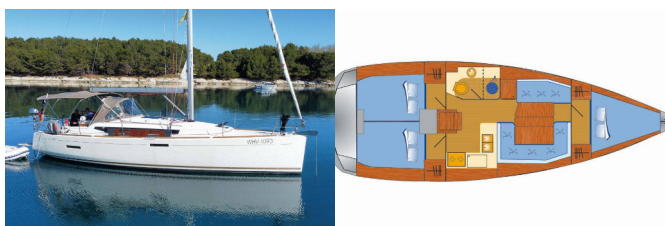

SUN ODYSSEY 389

Tina (2018)

Pollen Maritime AS • Martin Linges Vei 25 • Fornebu • Norway

Phone: +47 41 197 474

E-mail: booking@holiday-yacht-charter.com

Web: holiday-yacht-charter.com

Yacht Base	Marina Tehnomont Veruda, Pula, Croatia
Yacht ID	13358
Yacht Brands	Jeanneau
Yacht Name	Tina
Production Year	2018
Length	11.75 M
Cabins	3
Berths	6 + 2
Persons	8
WC/Shower	1

COMFORT: Blankets, Cockpit cushions

DECK: Bathing platform, Bilge pump - Mechanic, Bimini top, Boat hook, Cockpit table, Cockpit/stern, outside shower, Electric anchor windlass, Fenders, Gangway, Main anchor, Mooring ropes, Round/globular fender, Spare anchor (Reserve, Auxiliary anchor), Sprayhood, Swimming ladder, Teak cockpit, Water hose, Winch handles