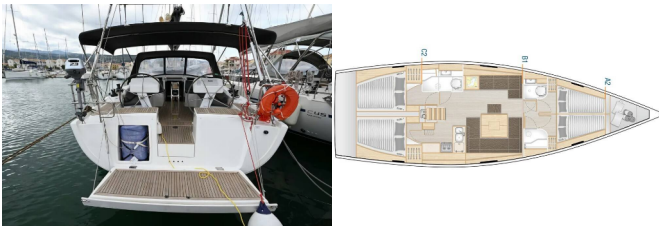

**DECK:** Bimini top, Cockpit table, Cockpit/stern, outside shower, Dinghy, Electric anchor windlass, Main anchor, Outboard engine, Spare anchor (Reserve, Auxiliary anchor), Sprayhood, Swimming ladder

**ENTERTAINMENT:** Radio CD player, USB

**GALLEY:** Refrigerator

**INTERIOR:** Convertible table in salon, Electric fans in cabins, Electric toilet

**NAVIGATION:** Autopilot, Bow thruster, Depthsounder, GPS chart plotter, Navigation/position Lights, Speedometer (Speed log), Wind instrument/Anemometer