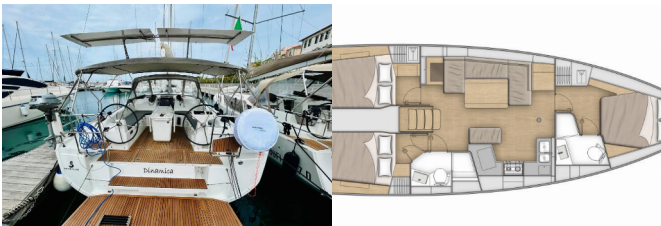

OCEANIS 40.1

Dinamica (2025)

Pollen Maritime AS • Martin Linges Vei 25 • Fornebu • Norway

Phone: +47 41 197 474

E-mail: booking@holiday-yacht-charter.com

Web: holiday-yacht-charter.com

| | |
|-----------------|---------------------------------------|
| Yacht Base | Marina Di San Vincenzo Toscana, Italy |
| Yacht ID | 13318 |
| Yacht Brands | Beneteau |
| Yacht Name | Dinamica |
| Production Year | 2025 |
| Length | 12.87 M |
| Cabins | 3 |
| Berths | 6 |
| WC/Shower | 2 |

COMFORT: Blankets, Cockpit cushions, Mosquito nets, Pillows

DECK: Anchor with chain, Bimini top, Black ball, Bosun's chair (Safe seat) (boatswain's chair), Cockpit table, Cockpit/stern, outside shower, Dinghy, Electric anchor windlass, Fenders, Gangway, Mooring ropes, Spare anchor (Reserve, Auxiliary anchor), Sprayhood, Stern platform, Teak cockpit