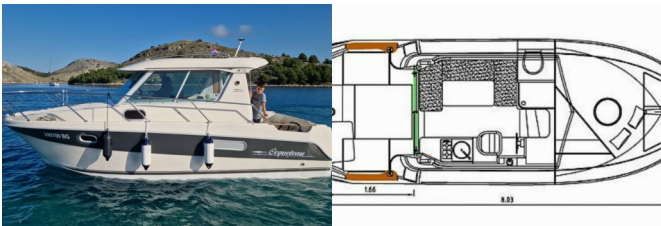

OCQUETEAU 815 RANGE CRUISER

Range Cruiser (2006)

Pollen Maritime AS • Martin Linges Vei 25 • Fornebu • Norway

Phone: +47 41 197 474

E-mail: booking@holiday-yacht-charter.com

Web: holiday-yacht-charter.com

Yacht Base	Marina Drage, Croatia
Yacht ID	13311
Yacht Brands	Ocqueteau
Yacht Name	Range Cruiser
Production Year	2006
Length	8.48 M
Cabins	1
Berths	2 + 2
WC/Shower	1

COMFORT: Bed linen, Cockpit cushions, Towels

DECK: Bathing platform, Bimini top, Cockpit/stern, outside shower

ENTERTAINMENT: Sound System

GALLEY: Refrigerator

INTERIOR: Electric toilet

NAVIGATION: GPS

YACHT ELECTRICS: Solar panels, USB sockets