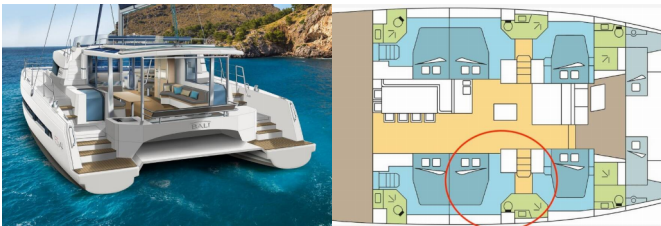

BALI 5.4

ELENWE_DB2 (2020)

Pollen Maritime AS • Martin Linges Vei 25 • Fornebu • Norway

Phone: +47 41 197 474

E-mail: booking@holiday-yacht-charter.com

Web: holiday-yacht-charter.com

Yacht Base	Marsh Harbour, Conch Inn Marina, Bahamas
Yacht ID	13153
Yacht Brands	Catana
Yacht Name	ELENWE_DB2
Production Year	2020
Length	16.80 M
Cabins	6 + 2
Berths	12 + 2
Persons	12
WC/Shower	6 + 2

COMFORT: Cockpit cushions

DECK: Bimini top, Cockpit fridge, Cockpit grill, Cockpit table, Cockpit/stern, outside shower, Davit, Dinghy, Electric anchor windlass, Flybridge

ENTERTAINMENT: Outdoor speakers, Radio