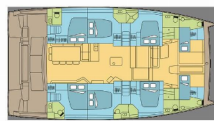

Yacht Base	Polynesia, Raiatea, French Polynesia
Yacht ID	13016
Yacht Brands	Catana
Yacht Name	DREAM TAHAA
Production Year	2024
Length	16.80 M
Cabins	6 + 2
Berths	12 + 2
Persons	12
WC/Shower	6 + 2

**COMFORT:** Cockpit cushions