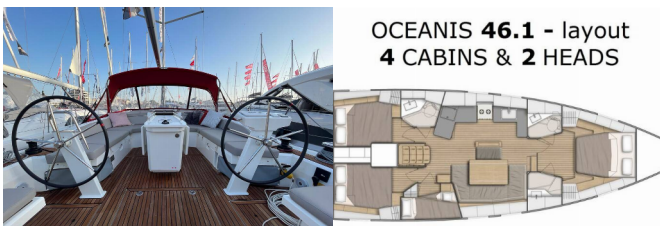

OCEANIS 46.1

Olma (2024)

Pollen Maritime AS • Martin Linges Vei 25 • Fornebu • Norway

Phone: +47 41 197 474

E-mail: booking@holiday-yacht-charter.com

Web: holiday-yacht-charter.com

OCEANIS 46.1 - layout
4 CABINS & 2 HEADS

Yacht Base	ACI Marina Split, Croatia
Yacht ID	12951
Yacht Brands	Beneteau
Yacht Name	Olma
Production Year	2024
Length	14.60 M
Cabins	4
Berths	8 + 2
Persons	10
WC/Shower	2

COMFORT: Bed linen, Cockpit cushions, Mosquito nets, Towels

DECK: Anchor, Bathing platform, Bilge pump - Mechanic, Bimini top, Boat hook, Bosun's chair (Safe seat) (boatswain's chair), Cockpit table, Cockpit/stern, outside shower, Dinghy, Electric anchor windlass, Fenders, Gangway, Sprayhood

ENTERTAINMENT: FUSION sound system, Indoor speakers, Outdoor speakers, Radio with USB

GALLEY: Gas bottles, Hot water, Kitchen utensils (Galley equipment, cutlery), Oven, Refrigerator, Sink, Stove, Water pump

INTERIOR: Electric toilet

NAVIGATION: Autopilot, Binoculars, Bow thruster, Compass, GPS chart plotter - cockpit, Log/speed instrument, Navigation (Nautical) charts and nautical guide, Pilot book, Wind instrument/Anemometer

SAFETY: Black Water Tank, Buoyant smoke signal, Distress signals, Fire axe, Fire extinguisher, First aid kit, Fog horn, Life belts (Safety harness), Life jackets, VHF radio

YACHT ELECTRICS: Air Conditioning, Battery charger, Bilge pump - Electric, Service batteries, Shore connection 220 V, Solar panels