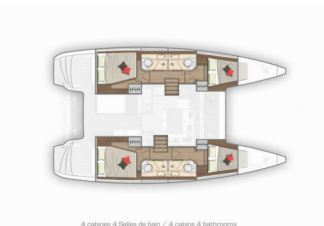

<b>Yacht Base</b>	Dubrovnik, Komolac, ACI Marina Dubrovnik, Croatia
<b>Yacht ID</b>	12915
<b>Yacht Brands</b>	Lagoon
<b>Yacht Name</b>	Sailor Moon
<b>Production Year</b>	2020
<b>Length</b>	11.74 M
<b>Cabins</b>	4 + 2
<b>Berths</b>	8 + 2 + 2
<b>WC/Shower</b>	4

**COMFORT:** Bed linen, Cockpit cushions, Towels

**DECK:** Bimini top, Cockpit table, Cockpit/stern, outside shower, Dinghy, Electric anchor windlass, Gangway, Outboard engine, Sprayhood, Teak cockpit

**ENTERTAINMENT:** Mobile phone, Outdoor speakers, Radio CD player, USB, Bluetooth, TV, Wi-Fi Internet