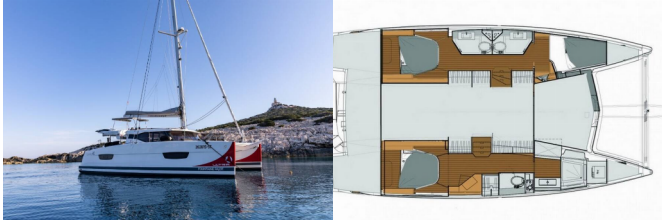

Yacht Base	Trogir, Yachtclub Seget (Marina Baotić), Croatia
Yacht ID	12912
Yacht Brands	Fountaine Pajot
Yacht Name	Nala
Production Year	2019
Length	11.73 M
Cabins	3
Berths	6
Persons	8
WC/Shower	3

COMFORT: Beach towel, Bed linen, Cockpit cushions, Towels

DECK: Bilge pump - Mechanic, Bimini top, Boat hook, Bosun's chair (Safe seat) (boatswain's chair), Cockpit fridge, Cockpit table, Cockpit/stern, outside shower, Courtesy LED lights all over deck including stern immersed courtesy LED, Davit, Dinghy with outboard engine, Electric anchor windlass, Fenders, Gangway, Outboard engine, Round/globular fender, Spare anchor (Reserve, Auxiliary anchor), Sprayhood, Sun tent/cover