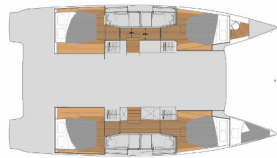

Yacht Base	Trogir, Yachtclub Seget (Marina Baotić), Croatia
Yacht ID	12910
Yacht Brands	Fountaine Pajot
Yacht Name	Princess Valeria
Production Year	2020
Length	13.45 M
Cabins	4 + 1
Berths	8 + 2 + 1
WC/Shower	4 + 1

COMFORT: Beach towel, Bed linen, Cockpit cushions, Towels

DECK: Anchor chain counter, Bilge pump - Mechanic, Bimini top, Boat hook, Bosun's chair (Safe seat) (boatswain's chair), Cockpit fridge, Cockpit table, Cockpit/stern, outside shower, Davit, Dinghy, Electric anchor windlass, Fenders, Gangway, Grill/Barbecue/Plancha, Outboard engine, Spare anchor (Reserve, Auxiliary anchor), Sprayhood, Teak cockpit

ENTERTAINMENT: Outdoor speakers, Radio with USB, TV, Underwater lights, Wi-Fi Internet

GALLEY: Freezer, Gas bottles, Hot water, Kitchen utensils (Galley equipment, cutlery), Microwave, Nescaffe Dolce Gusto Coffee Maker, Oven, Refrigerator, Stove

INTERIOR: Convertible table in salon, Electric fans in cabins, Electric toilet, LED interior lights

NAVIGATION: AIS, Autopilot, Binoculars, Compass, GPS chart plotter, Nautical charts, Pilot book, Wind instrument/Anemometer

SAFETY: Black Water Tank, Buoyant smoke signal, Distress signals, Fire axe, Fire extinguisher, First aid kit, Fog horn, Life belts (Safety harness), Life jackets, Liferaft, VHF radio

SAILS: Electric main sail winch, Lazy bag

YACHT ELECTRICS: Air Conditioning, Battery charger, Bilge pump - Electric, Generator, Heating, Inverter, Shore connection 220 V, Solar panels