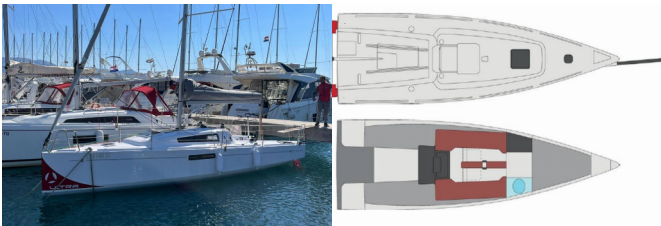

Yacht Base	ACI Marina Split, Croatia
Yacht ID	12897
Yacht Brands	Beneteau
Yacht Name	Šuferina
Production Year	2022
Length	7.99 M
Cabins	1
Berths	2 + 1
WC/Shower	1

**COMFORT:** Bedlinen and towels

**DECK:** Boat hook, Cockpit/stern, outside shower, Round/globular fender, Sun tent/cover