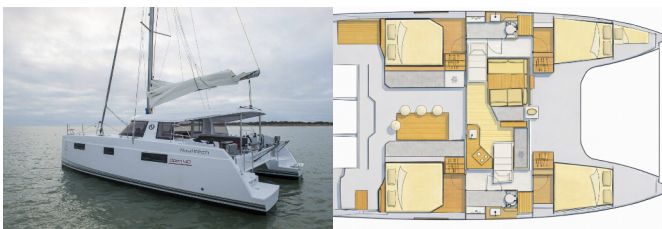

Yacht Base	Marina Punat, Krk, Croatia
Yacht ID	12810
Yacht Brands	Nautitech
Yacht Name	Motus
Production Year	2025
Length	11.98 M
Cabins	4 + 1
Berths	8 + 1
Persons	10
WC/Shower	2

**ADDITIONAL:** Flag

**COMFORT:** Bed linen, Blankets, Cockpit cushions, Pillows